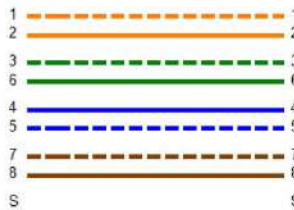

Wire Map (T568B)
PASS